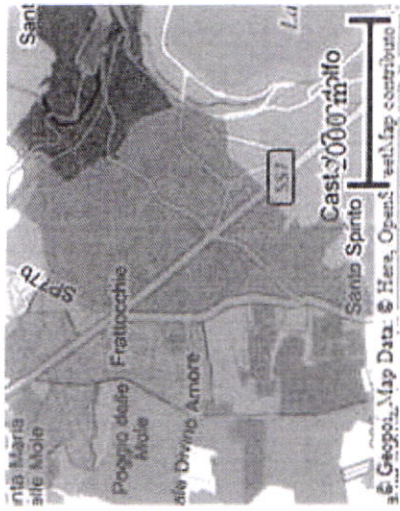

Handwritten signature

Handwritten signature

Handwritten signature

Handwritten signature

Handwritten signature