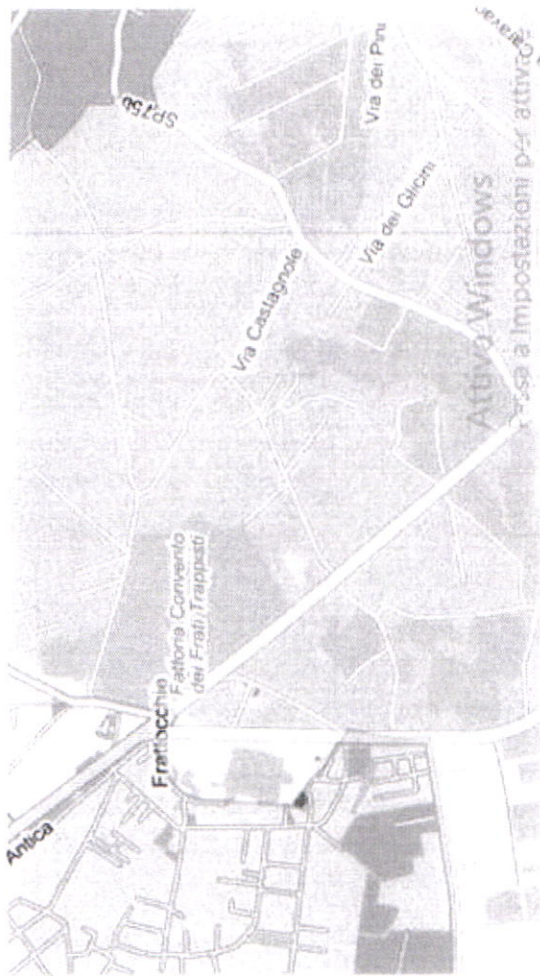

Handwritten signature

Handwritten signature

Handwritten signature

Handwritten signature

Handwritten signature