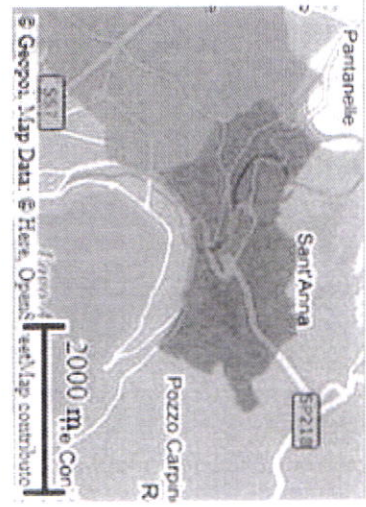

R. H. S.

~~Handwritten mark~~

Handwritten notes and signatures:

- FG
- Handwritten signature
- Handwritten signature
- Handwritten signature
- Handwritten signature
- Handwritten signature