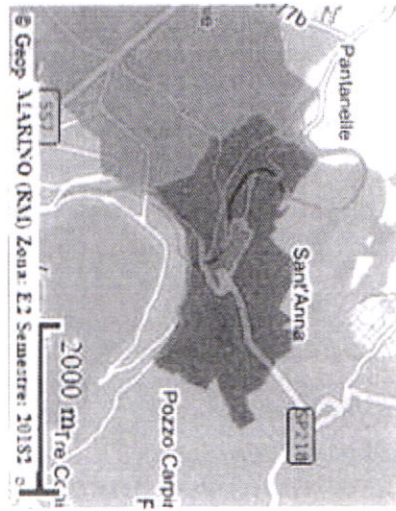

[Handwritten signature]

[Handwritten notes and signatures]
FG
P
Mm
S
P
SA
Mm
Mm