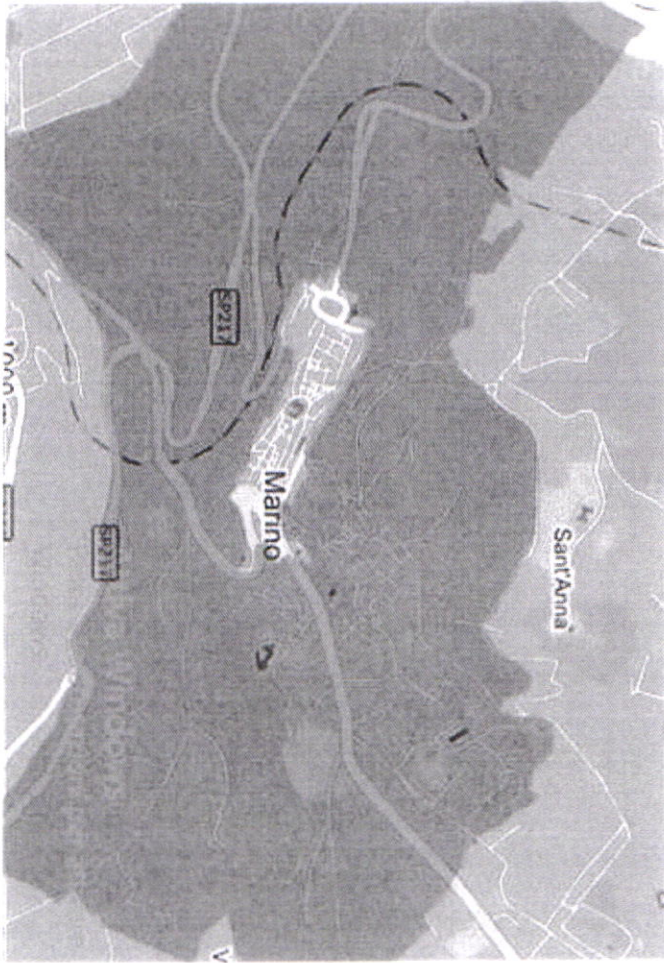

R. H. S.

~~Handwritten mark~~

Handwritten notes and signatures:

- FG
- Handwritten signature
- Handwritten signature
- Handwritten signature
- Handwritten signature
- Handwritten signature